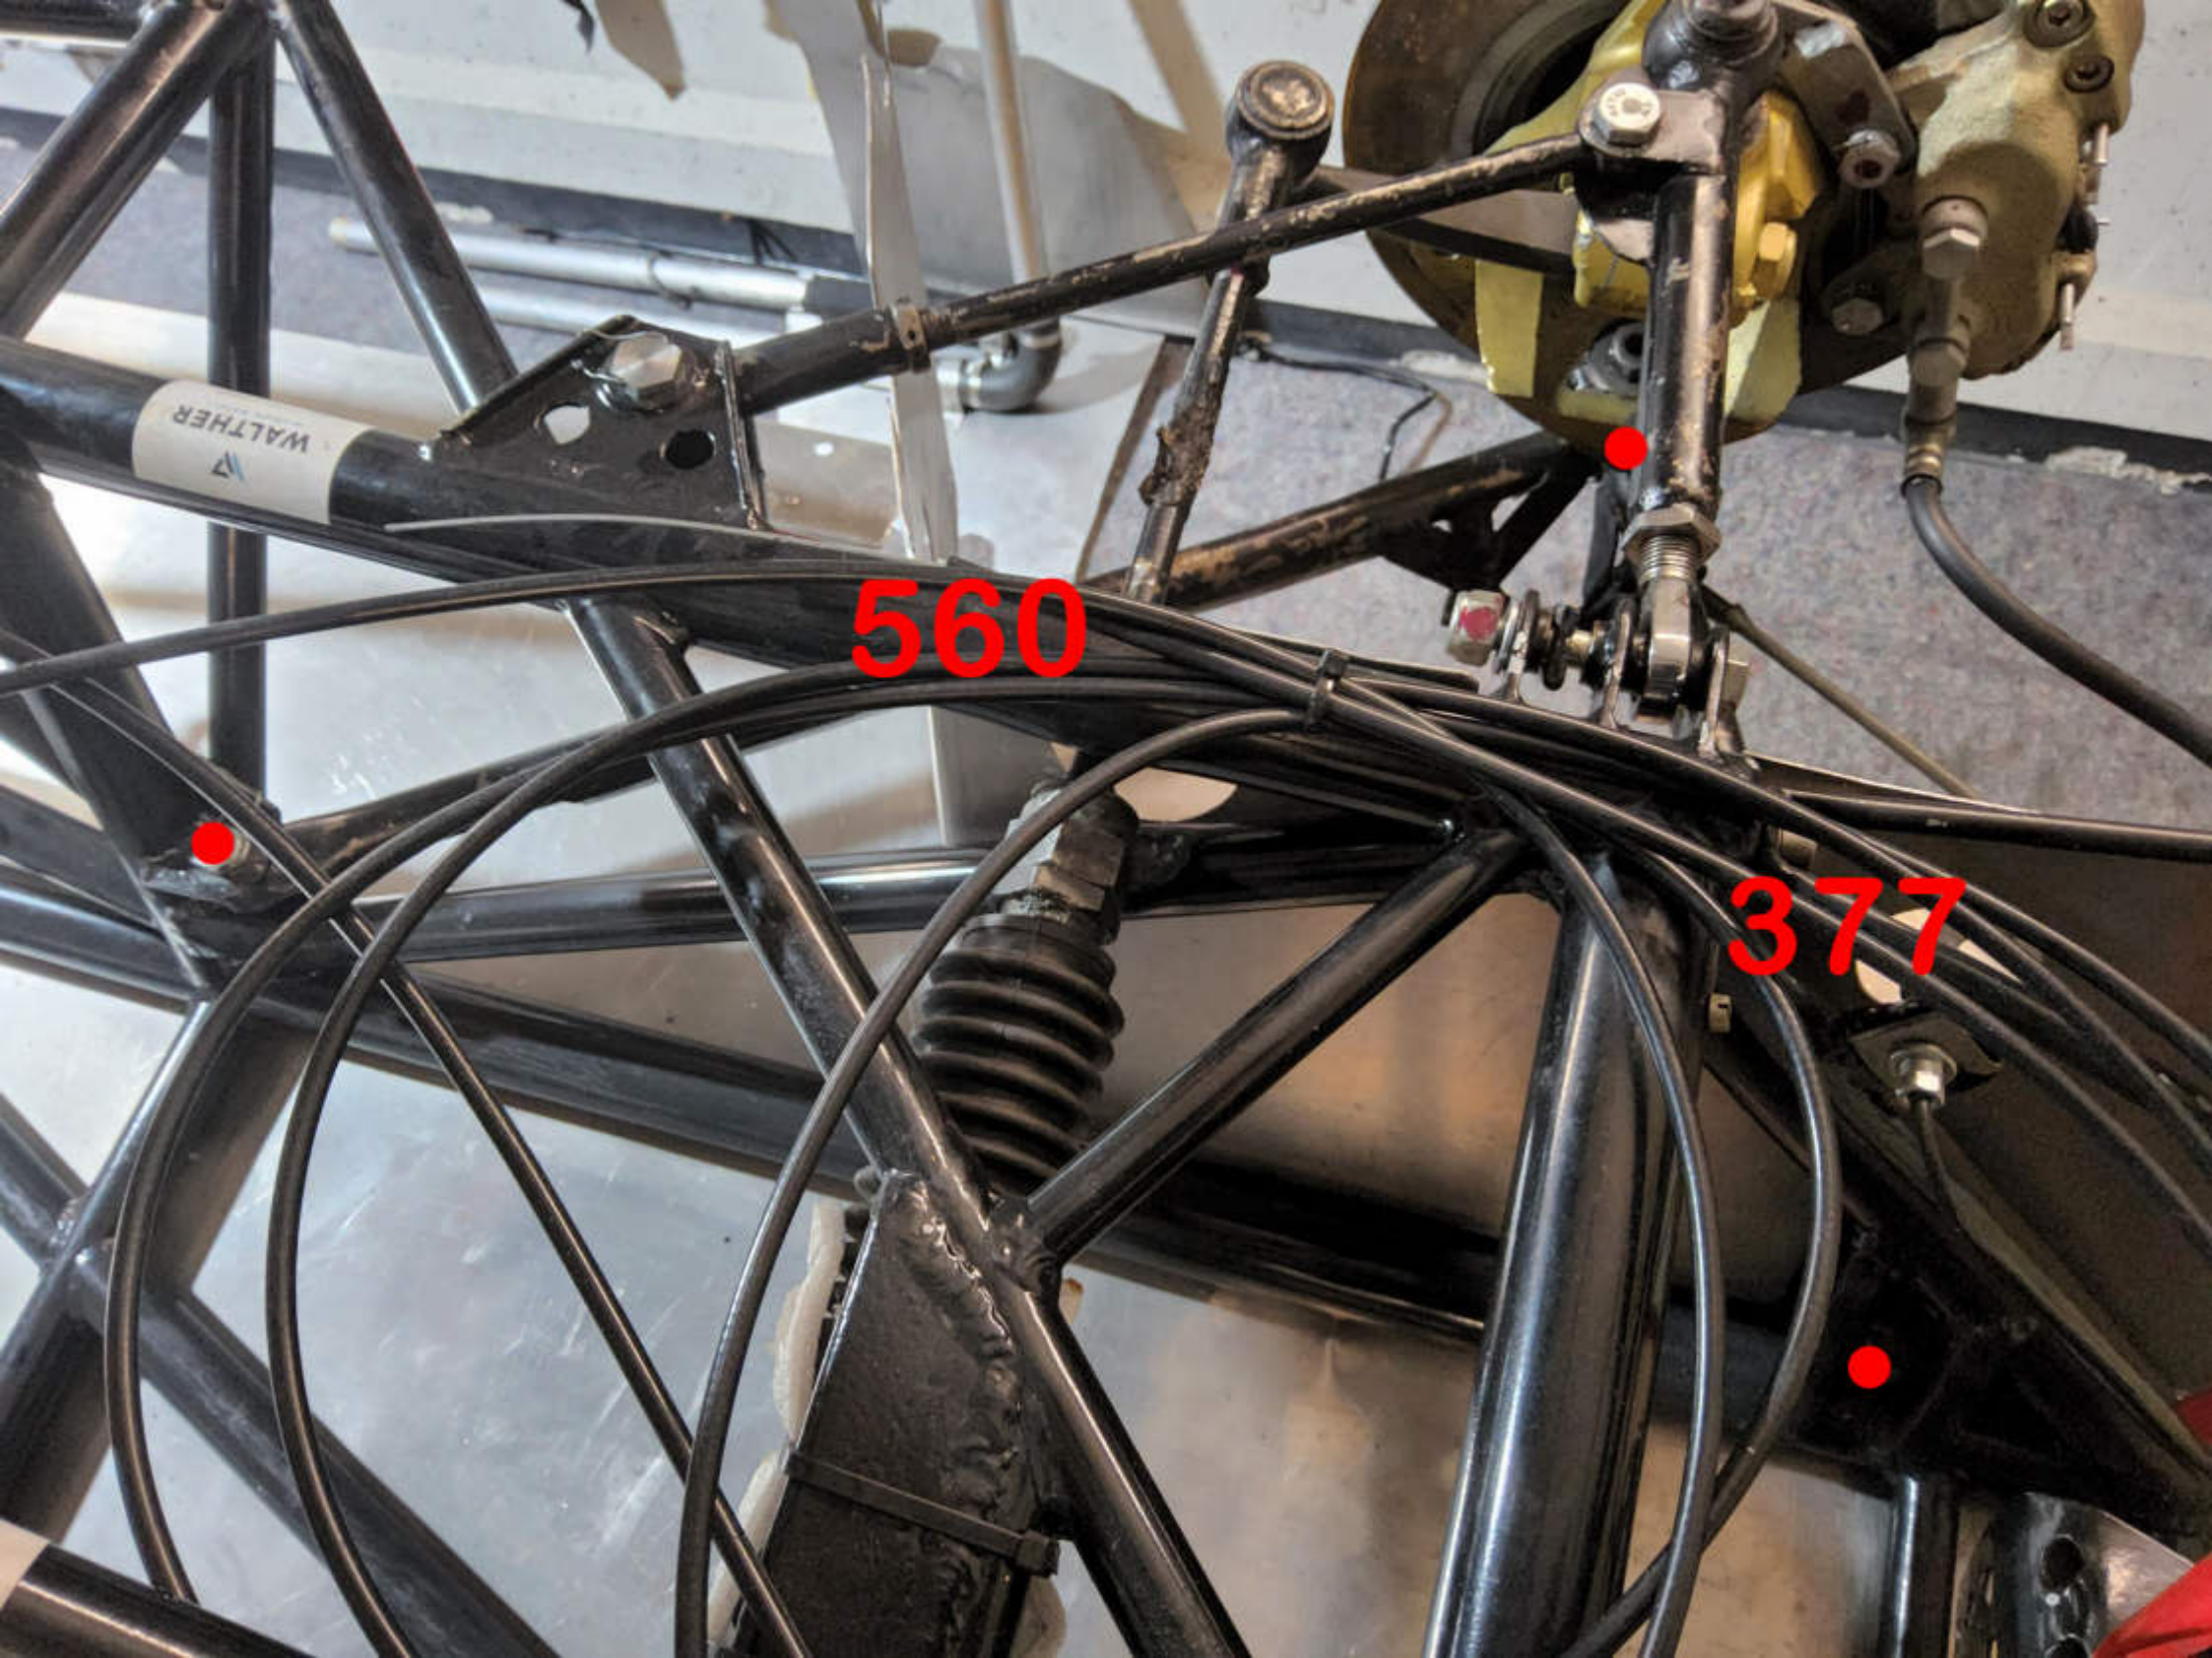

WALTHER

560

377