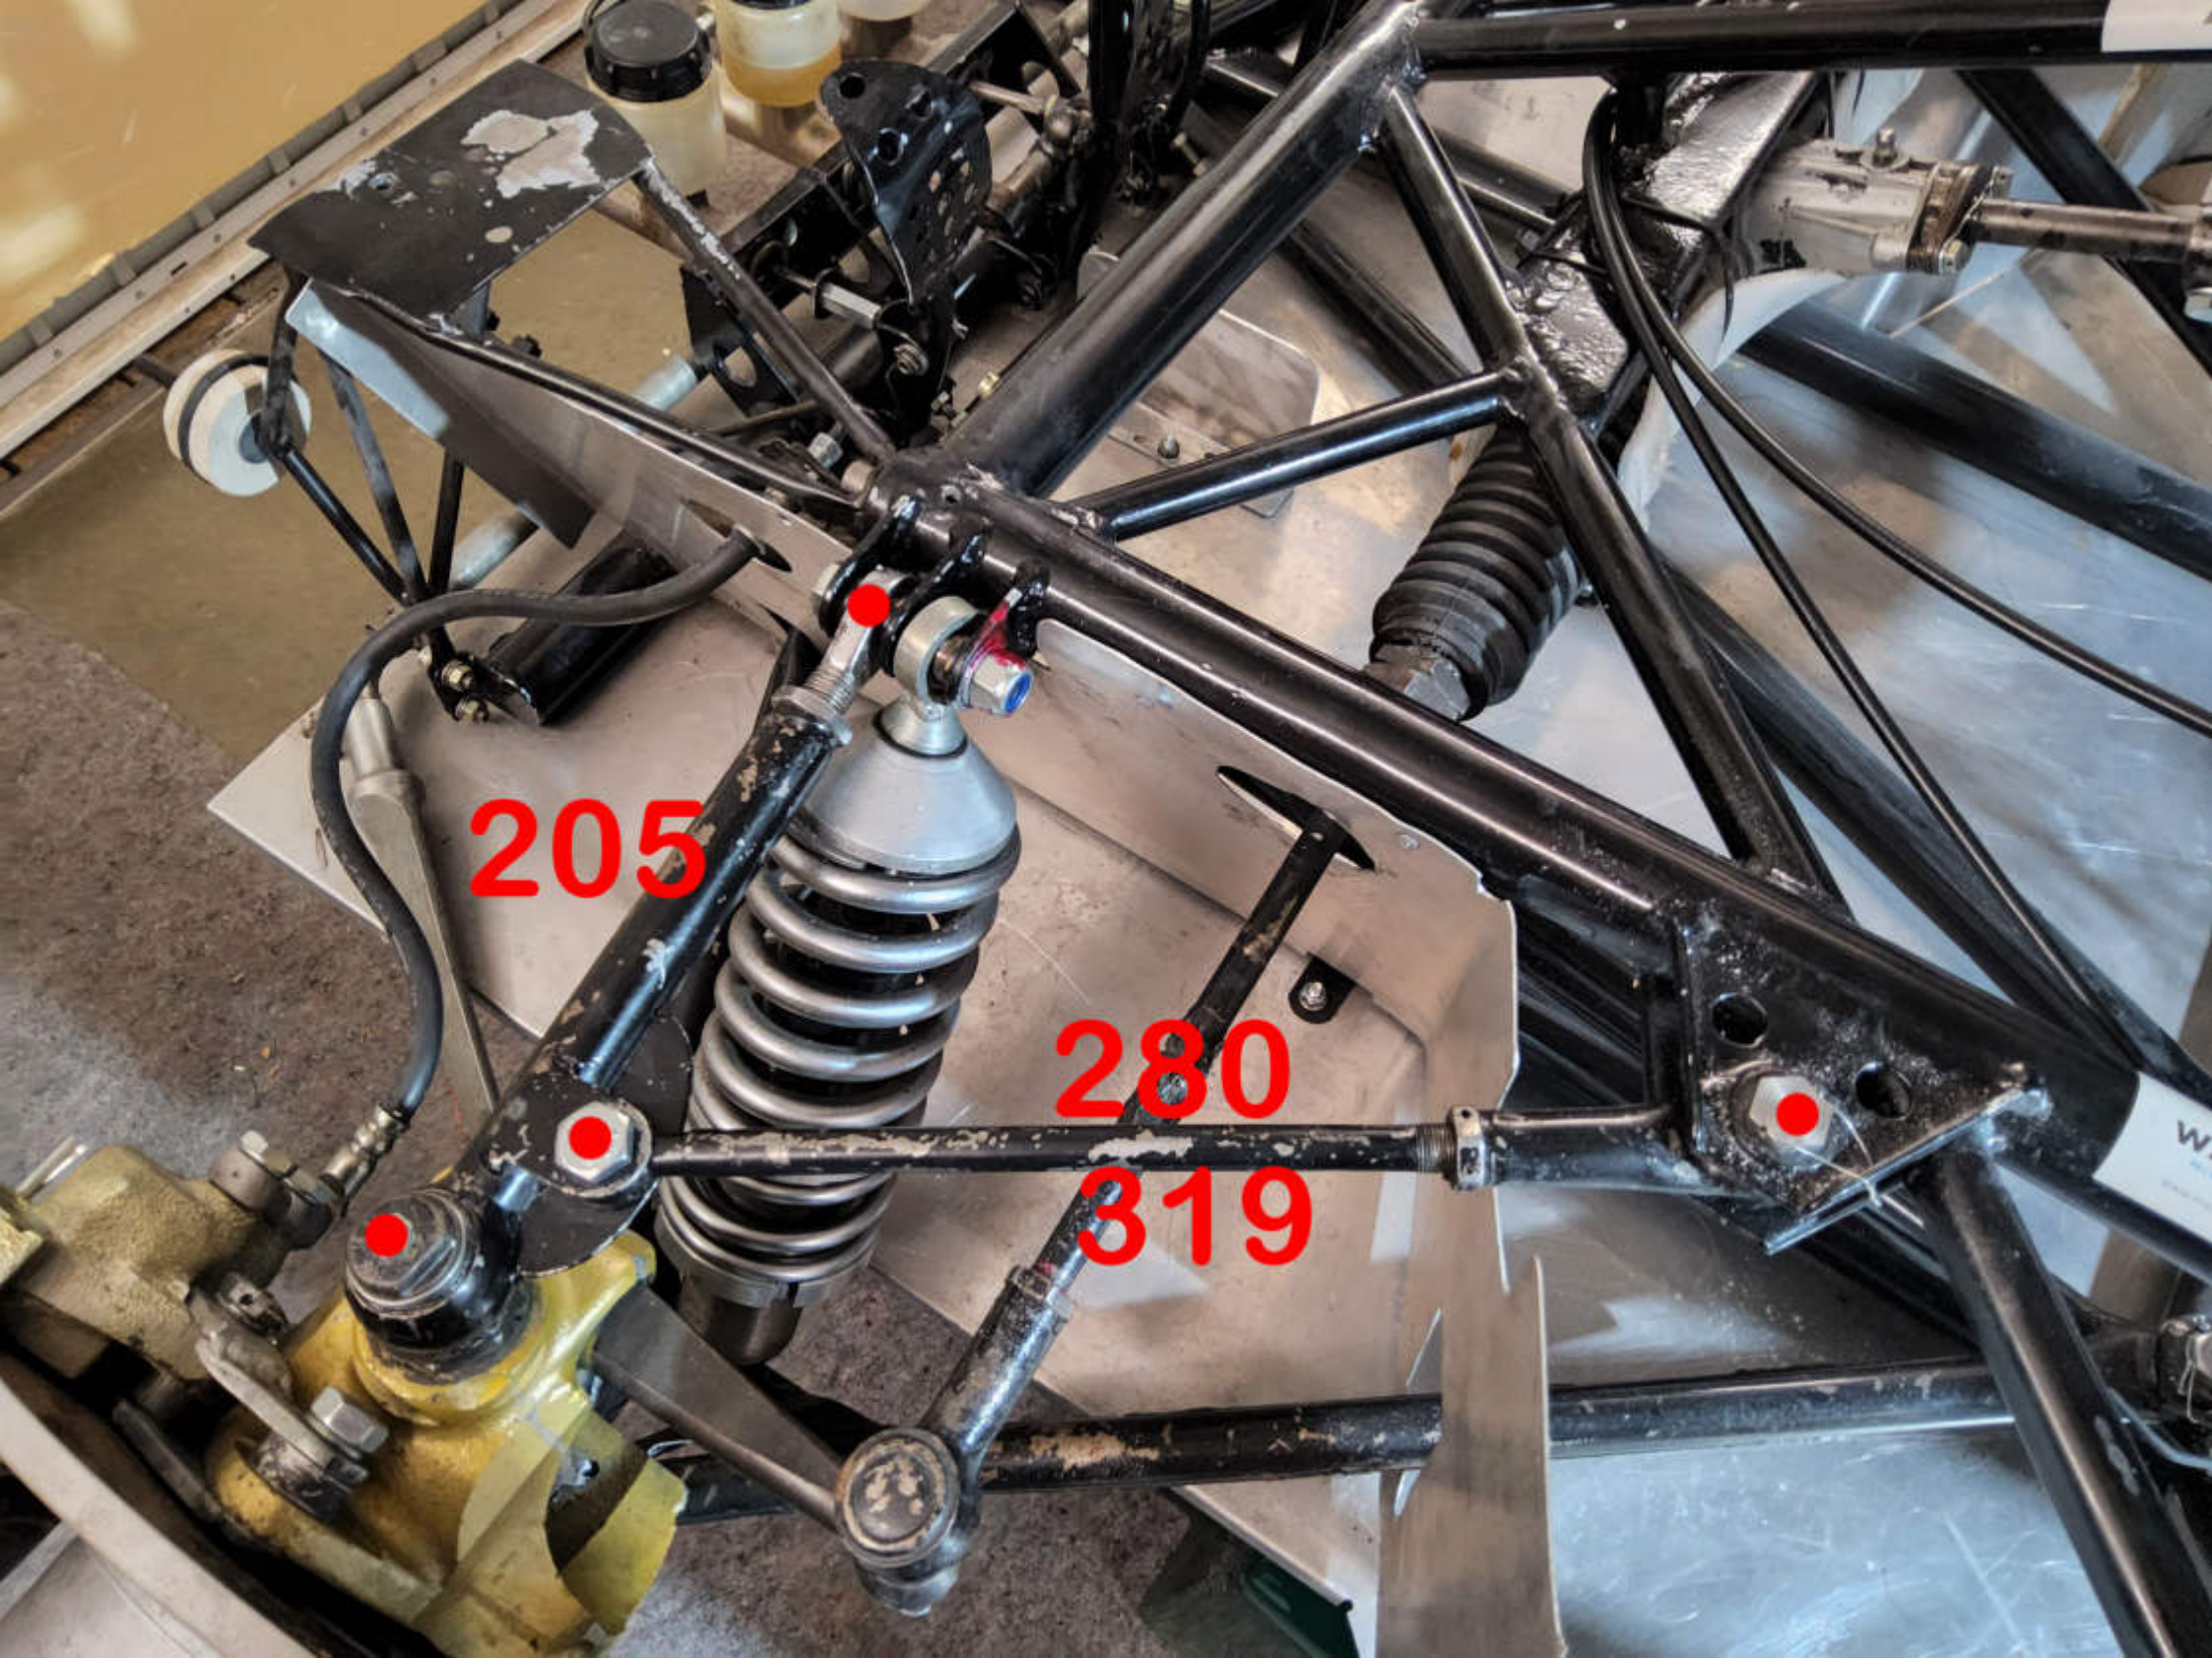

Ordnung „Easter“ - B8  
19 Jürgen Meißner 1988

WALTHER

WALTHER

679

WALTHER

733

935

The image shows a black metal frame assembly, possibly for a bicycle or a similar vehicle, resting on a stainless steel table. The frame consists of several horizontal and diagonal bars. Two red dots are placed on the frame: one on the left side near a vertical support, and another on the right side near a curved section. The number '935' is printed in red in the center of the frame. The background is a plain, light-colored wall.

A black metal frame, possibly for a vehicle or industrial equipment, is shown against a light-colored, reflective floor. The frame consists of multiple horizontal and diagonal bars. A large red number '940' is superimposed on the central horizontal bar. Three red dots are placed on the frame: one on the left end of the central bar, one on a vertical bar on the right side, and one on a small vertical component near the top center.

377

205

280

319

445

495

210

558

843

558

370

206

273

315

100,5 cm

ohne Distanz-  
stück