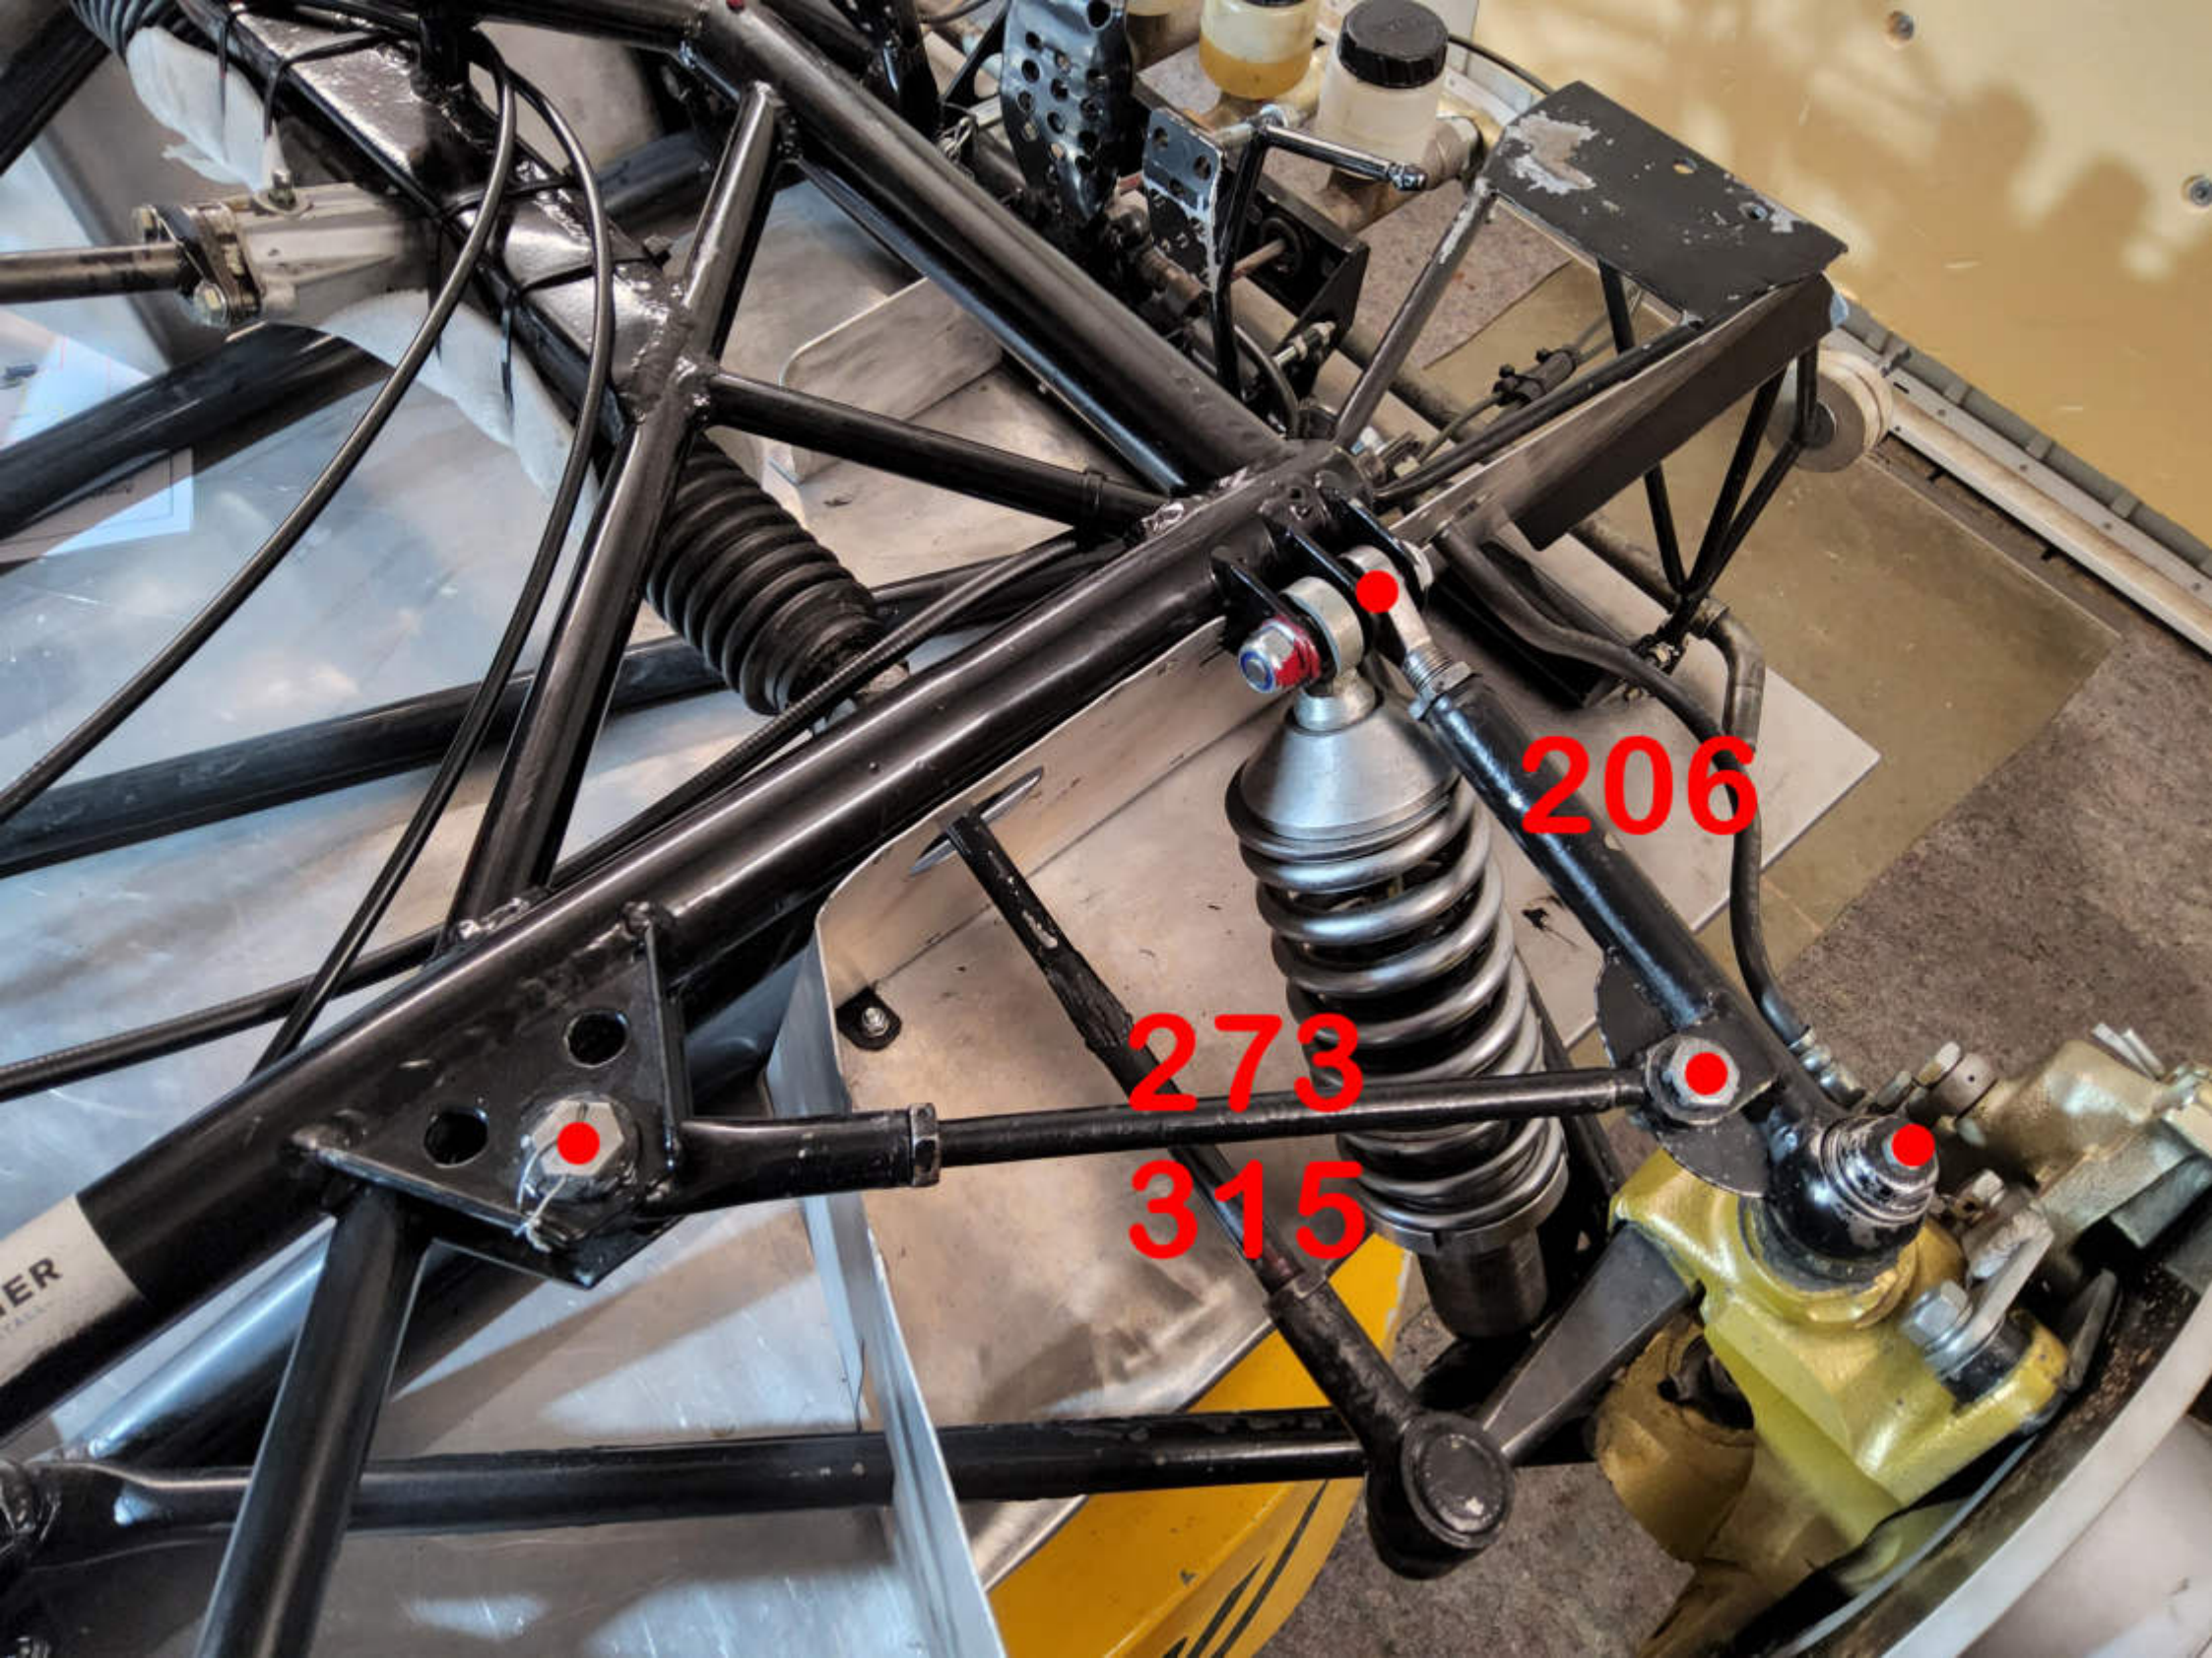

Ordnung „Easter“ - B8  
19 Jürgen Meißner 1988

WALTHER

WALTHER

679

WALTHER

733

935

The image shows a black metal frame assembly, possibly for a bicycle or a similar vehicle, resting on a stainless steel table. The frame consists of several horizontal and diagonal bars. Two red dots are placed on the frame: one on the left side near a vertical support, and another on the right side near a curved section. The number '935' is printed in red in the center of the frame. The background is a plain, light-colored wall.

A black metal frame, possibly for a vehicle or industrial equipment, is shown against a light-colored, reflective floor. The frame consists of multiple horizontal and diagonal bars. A large red number '940' is superimposed on the central horizontal bar. Three red dots are placed on the frame: one on the left end of the central bar, one on a vertical bar on the right side, and one on a small vertical component near the top center.

377

205

280

319

445

495

210

558

843

558

370

206

273

315

100,5 cm

ohne Distanz-  
stück